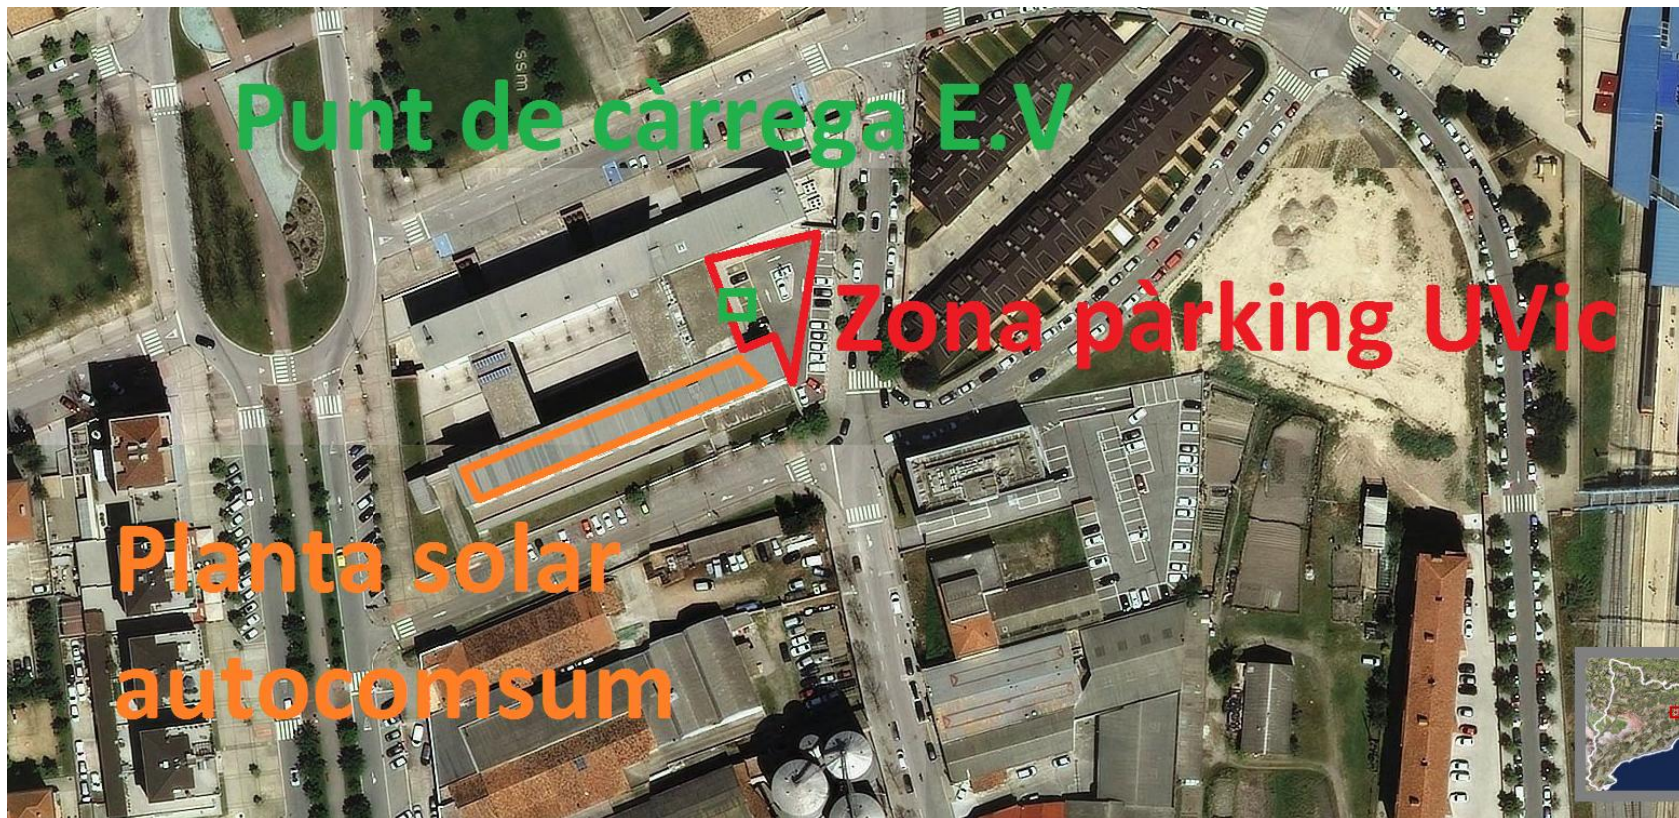

# NISSAN LEAF 2018 ROVIRA MOTOR VIC

The logo for Som mobilitat is centered at the top. It consists of a dark teal circle containing the word "Som" in a white, cursive script font, and the word "mobilitat" in a white, bold, sans-serif font below it.